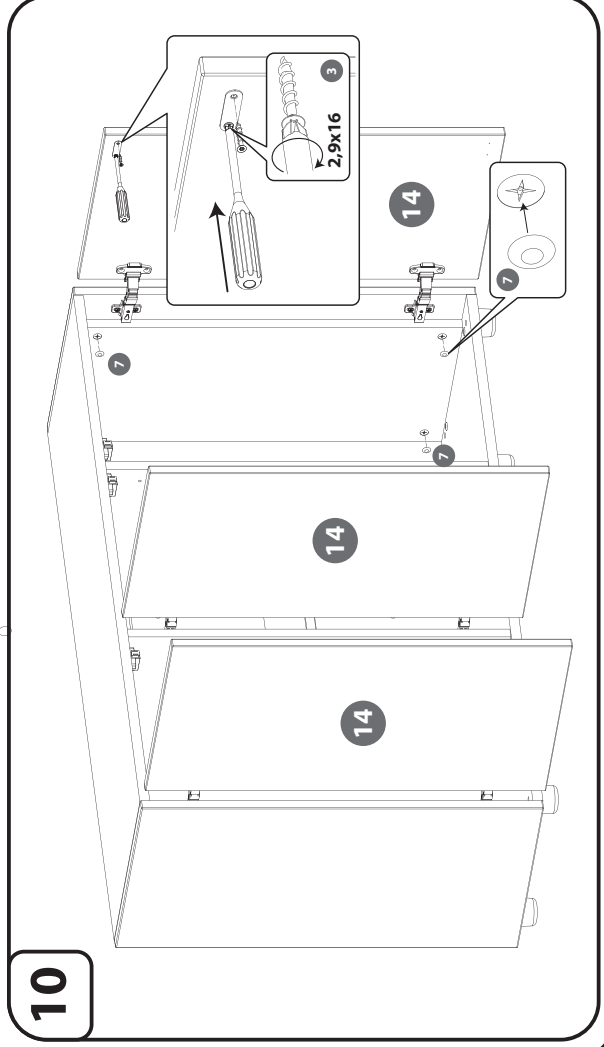

ENG SET CONTAINS Pcs.

- | | |
|---------------------|----|
| 1. Screw (3x16) | 6 |
| 2. Screw (4x16) | 12 |
| 3. Screw (2,9x16) | 6 |
| 4. Screw (6,3x13) | 12 |
| 5. Aluminium pole | 4 |
| 6. Wooden dowel pin | 24 |
| 7. Plug | 20 |
| 8. Eccentric screw | 20 |
| 9. Magnetic latch | 3 |
| 10. Hinge L+R | 6 |
| 11. Fuse | 8 |
| 12. Glue | 1 |
| 13. Imbus key | 1 |
| 14. Doors | 3 |
| 15. Walls A | 2 |
| 16. Walls B | 2 |
| 17. Rear wall | 1 |
| 18. Middle Wall | 2 |
| 19. Shelf | 1 |
| 20. Walls | 1 |
| 21. Bottom blade | 1 |

- 

1
- 

2
- 

3
- 

4
- 

5
- 

6
- 

7
- 

8
- 

9
- 

10
- 

11
- 

12
- 

13

Glossy 150 Cabinet

Szafka pod akwarium Aquarium Cabinet Aquariumschränk