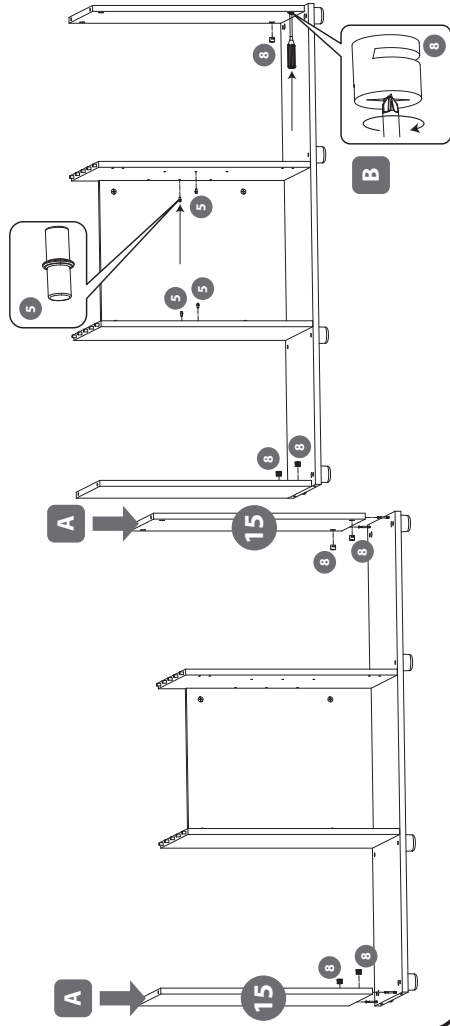

Glossy 150 Cabinet

Szafka pod akwarium Aquarium Cabinet Aquarium Cabinet Aquariumschrank

4