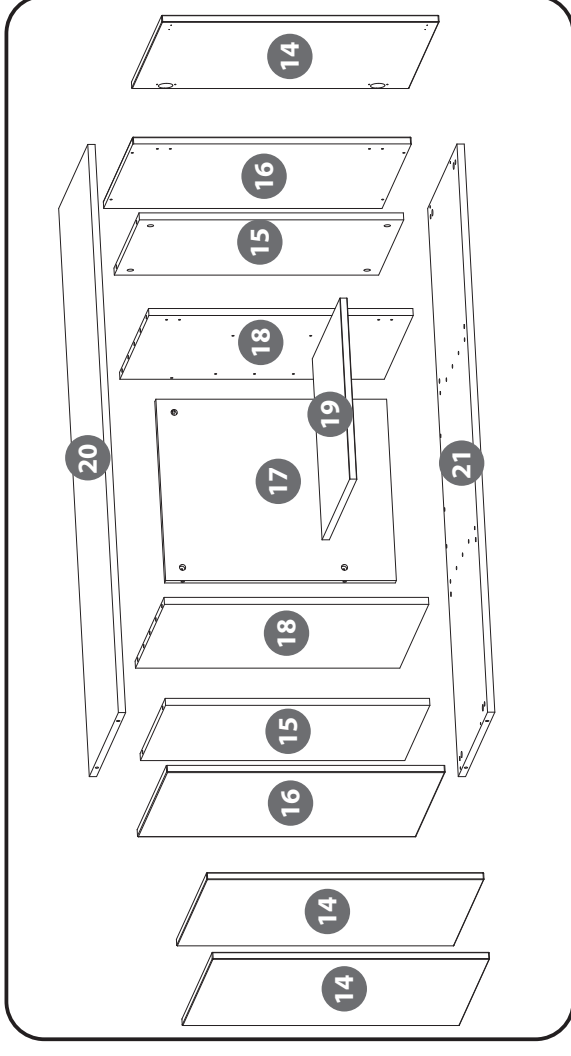

Glossy 150 Cabinet

Szafka pod akwarium Aquarium Cabinet Aquarium Cabinet Aquariumschrank