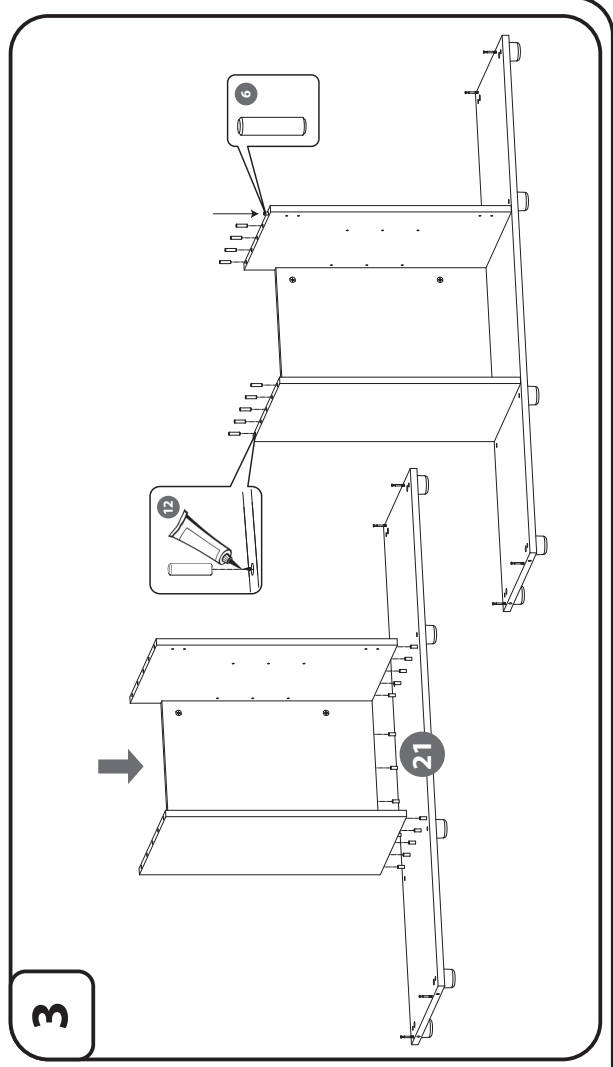

Glossy 150 Cabinet

Szafka pod akwarium Aquarium Cabinet Aquarium Cabinet Aquariumschrank