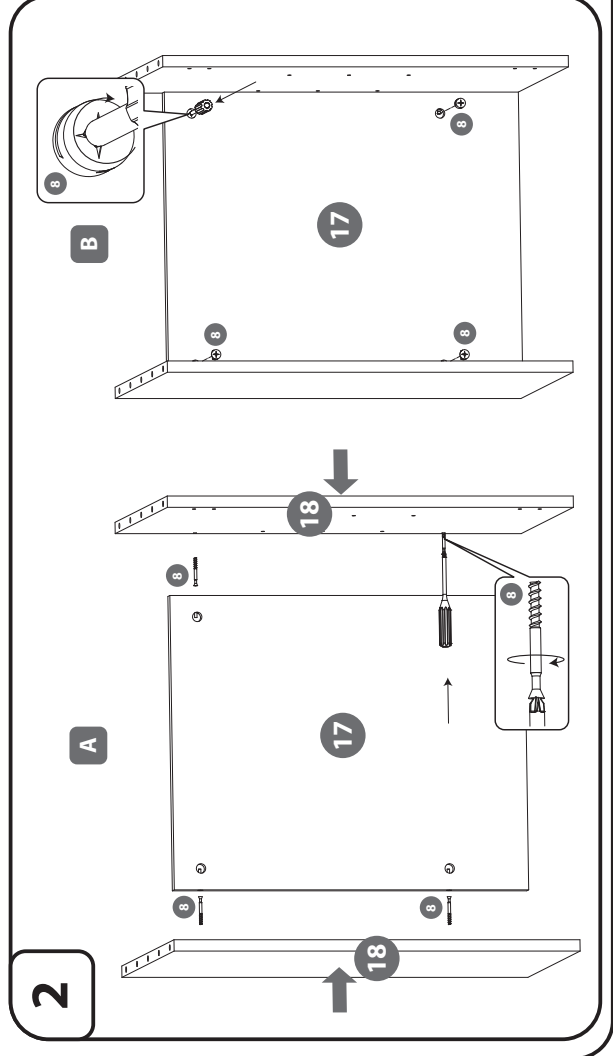

Glossy 150 Cabinet

Szafka pod akwarium Aquarium Cabinet Aquarium Cabinet Aquariumschrank