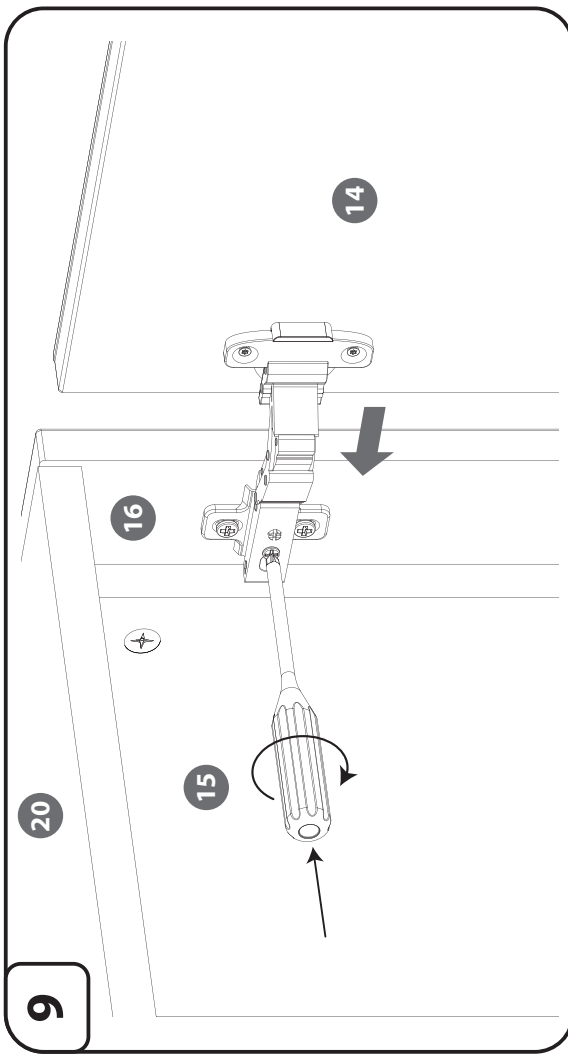

ENG SET CONTAINS Pcs.

- | | |
|---------------------|----|
| 1. Screw (3x16) | 6 |
| 2. Screw (4x16) | 12 |
| 3. Screw (2,9x16) | 6 |
| 4. Screw (6,3x13) | 12 |
| 5. Aluminium pole | 4 |
| 6. Wooden dowel pin | 24 |
| 7. Plug | 20 |
| 8. Eccentric screw | 20 |
| 9. Magnetic latch | 3 |
| 10. Hinge L+R | 6 |
| 11. Fuse | 8 |
| 12. Glue | 1 |
| 13. Imbus key | 1 |
| 14. Doors | 3 |
| 15. Walls A | 2 |
| 16. Walls B | 2 |
| 17. Rear wall | 1 |
| 18. Middle Wall | 2 |
| 19. Shelf | 1 |
| 20. Walls | 1 |
| 21. Bottom blade | 1 |

- 

1
- 

2
- 

3
- 

4
- 

5
- 

6
- 

7
- 

8
- 

9
- 

10
- 

11
- 

12
- 

13

Glossy 150 Cabinet

Szafka pod akwarium Aquarium Cabinet Aquariumschränk