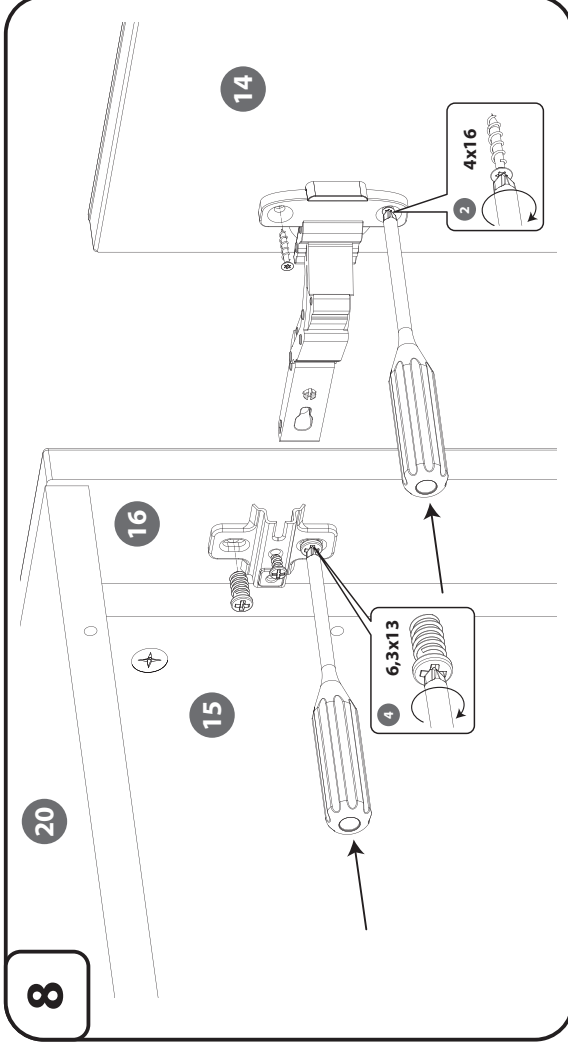

ENG SET CONTAINS Pcs.

- | | |
|---------------------|----|
| 1. Screw (3x16) | 6 |
| 2. Screw (4x16) | 12 |
| 3. Screw (2,9x16) | 6 |
| 4. Screw (6,3x13) | 12 |
| 5. Aluminium pole | 4 |
| 6. Wooden dowel pin | 24 |
| 7. Plug | 20 |
| 8. Eccentric screw | 20 |
| 9. Magnetic latch | 3 |
| 10. Hinge L+R | 6 |
| 11. Fuse | 8 |
| 12. Glue | 1 |
| 13. Imbus key | 1 |
| 14. Doors | 3 |
| 15. Walls A | 2 |
| 16. Walls B | 2 |
| 17. Rear wall | 1 |
| 18. Middle Wall | 2 |
| 19. Shelf | 1 |
| 20. Walls | 1 |
| 21. Bottom blade | 1 |

8
- 

9
- 

10
- 

11
- 

12
- 

13

Glossy 150 Cabinet

Szafka pod akwarium Aquarium Cabinet Aquariumschränk