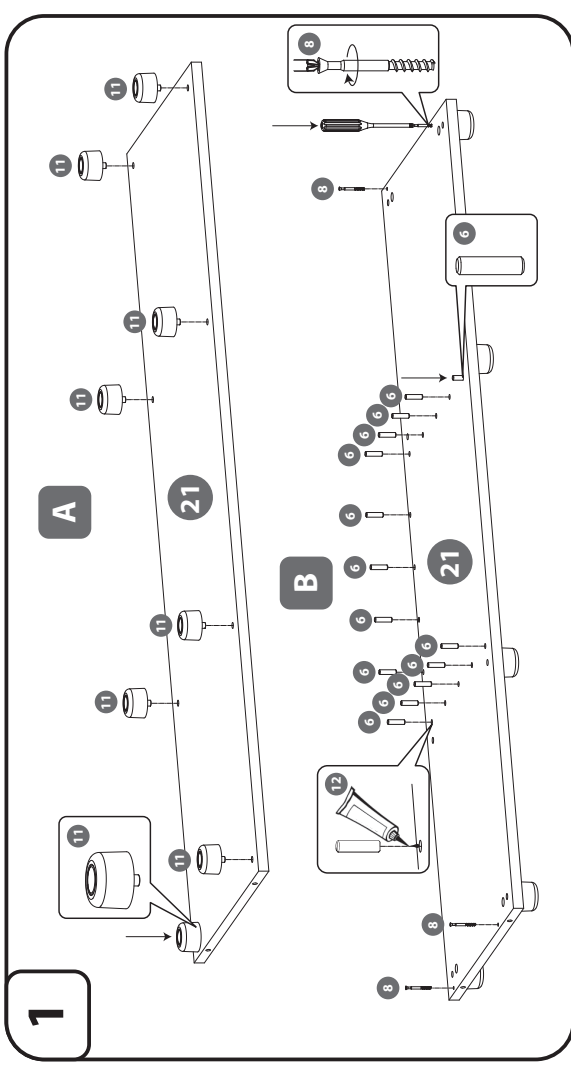

Glossy 150 Cabinet

Szafka pod akwarium Aquarium Cabinet Aquarium Cabinet Aquariumschrank