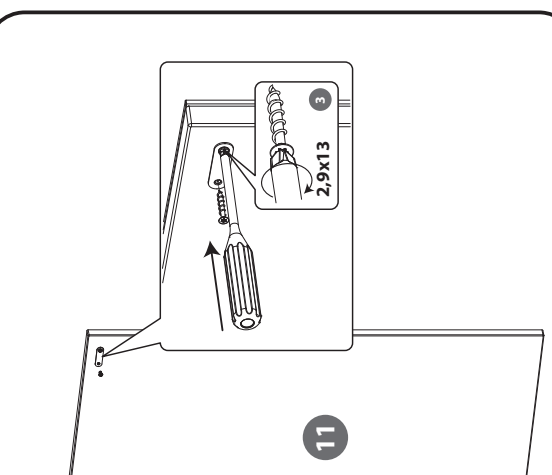

Glossy Cube Cabinet

Szafka pod akwarium

Aquarium Cabinet

Aquariumschrank

4

5

6

7