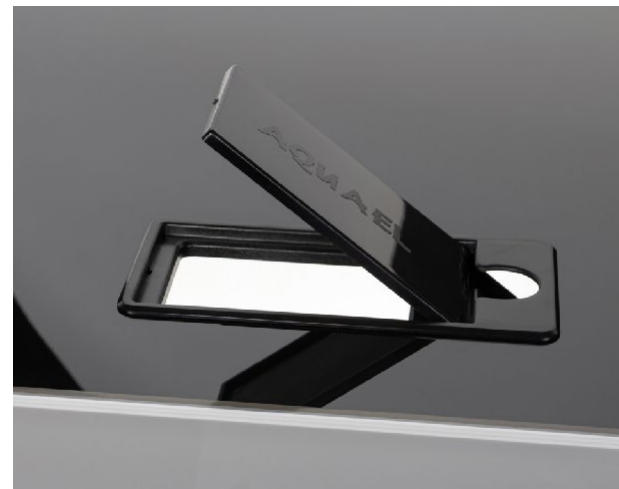

Aquarium Set Glossy ST

Elegant, functional and safety aquarium.

5 models:

Smart Open System, which holds the cover in an upright position during aquarium maintenance

Ledy Tube 2.0 D&N lighting, three light modes: DAY, DAYBREAK, NIGHT

Expandable and repositionable light frame

Flap in the lid, convenient access to the tank (feeding, administering preparations) without having to open the lid

Holes in the rear wall of the tank for convenient attachment of accessories

Safe Tank (ST), a layered glass bonding system

Reinforcements inside the tank