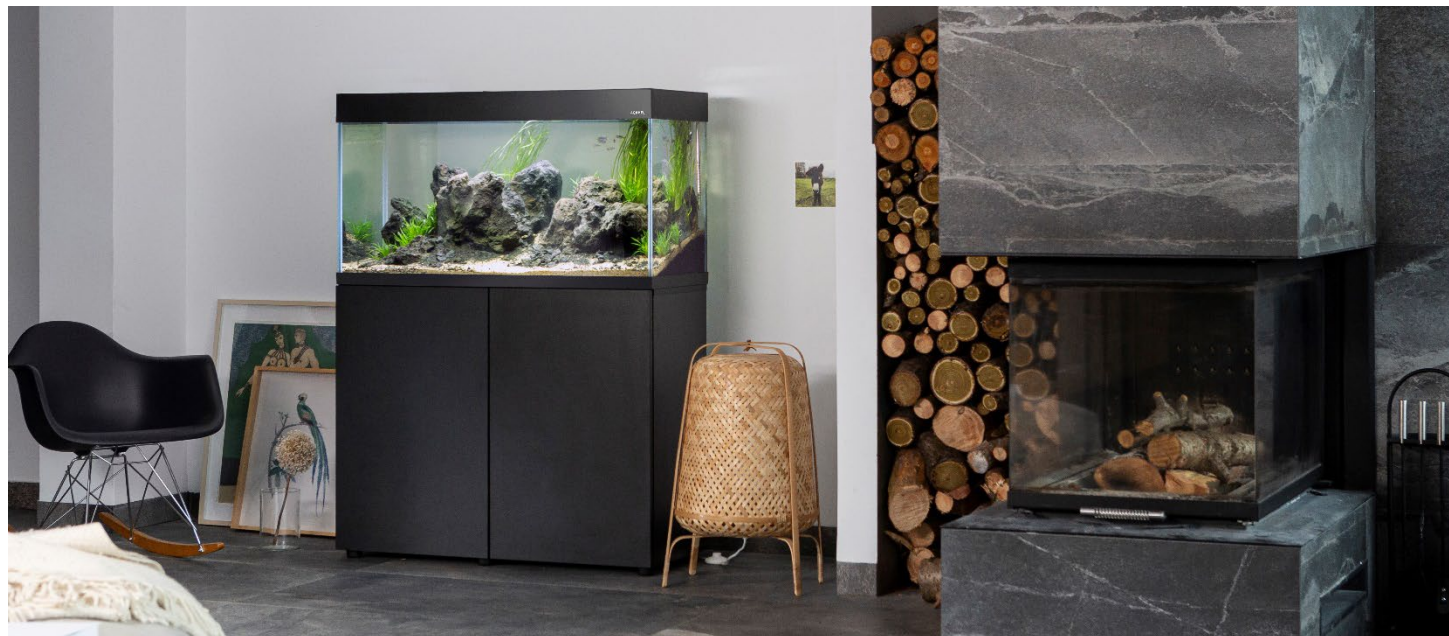

Aquarium Set + Cabinet

Opti Set