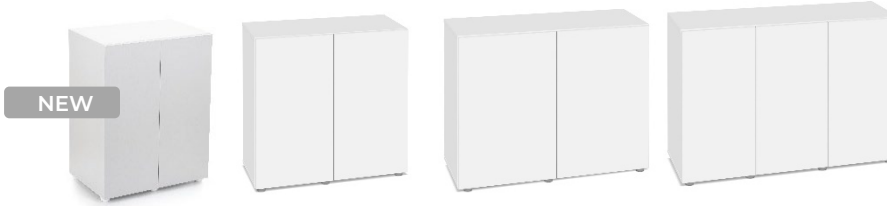

# Cabinet Opti Set

Professional Opti Set aquarium cabinets are dedicated to the Opti Set aquarium sets. Together they form an elegant whole.

4 sizes:

3 colors:

The solid structure of the cabinet, made of 18 mm-thick laminated particleboard, ensures full safety of use