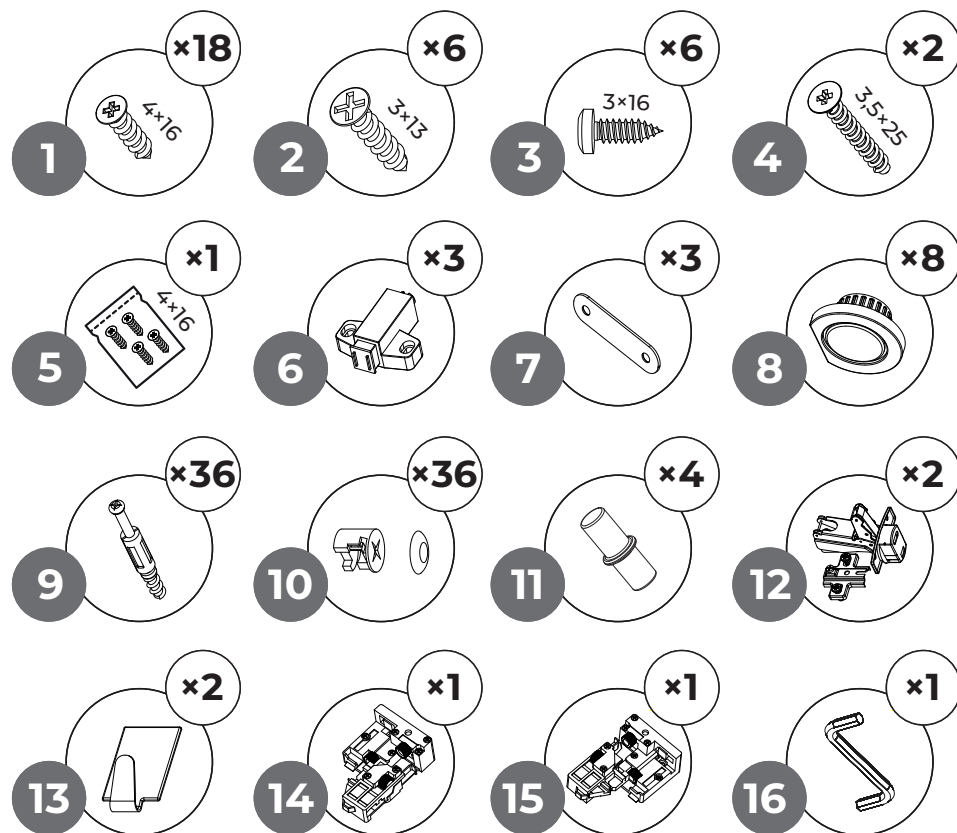

Premium Cabinet 120

AQUAEL