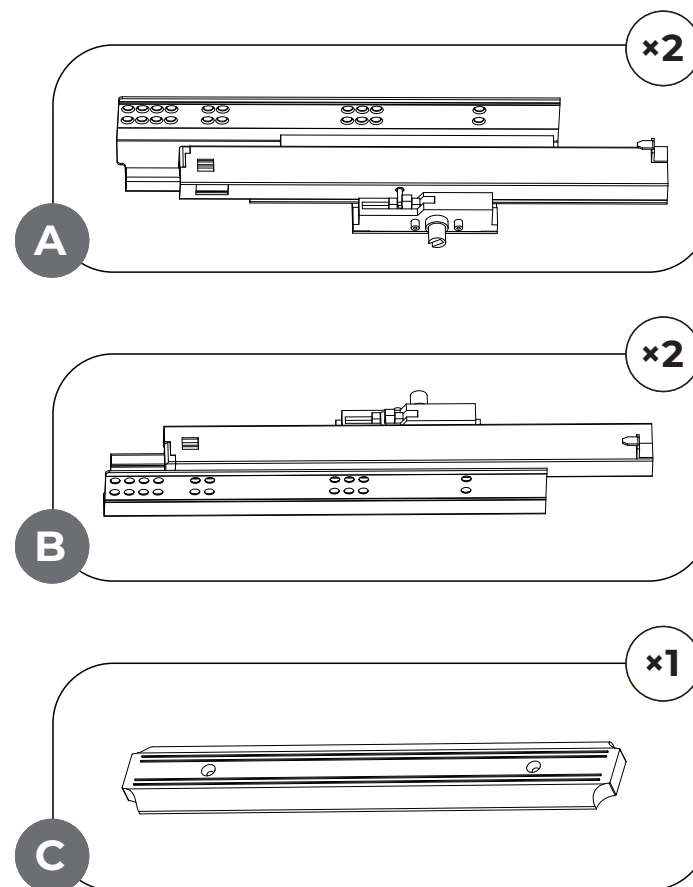

Premium Cabinet 120

AQUAEL