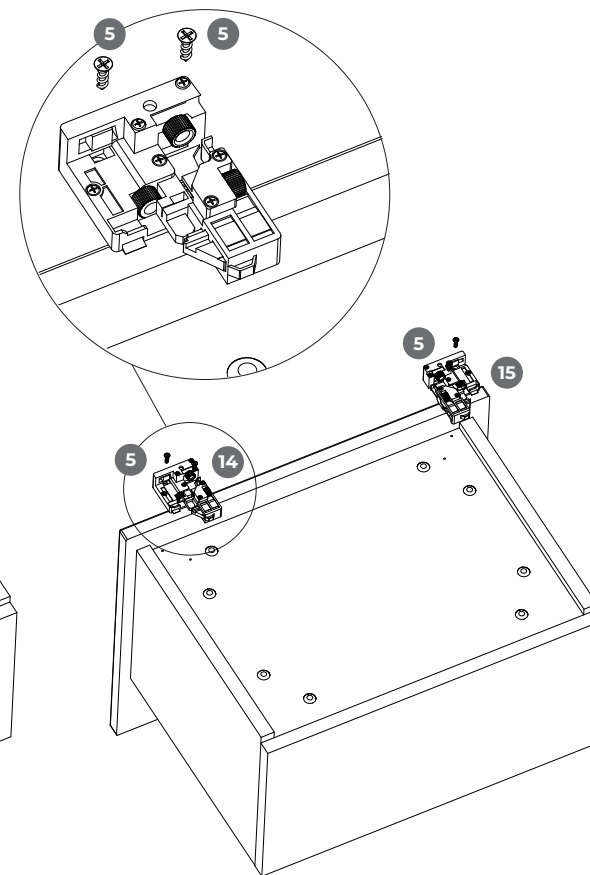

Premium Cabinet 80 100

AQUAEL

IX.

14.