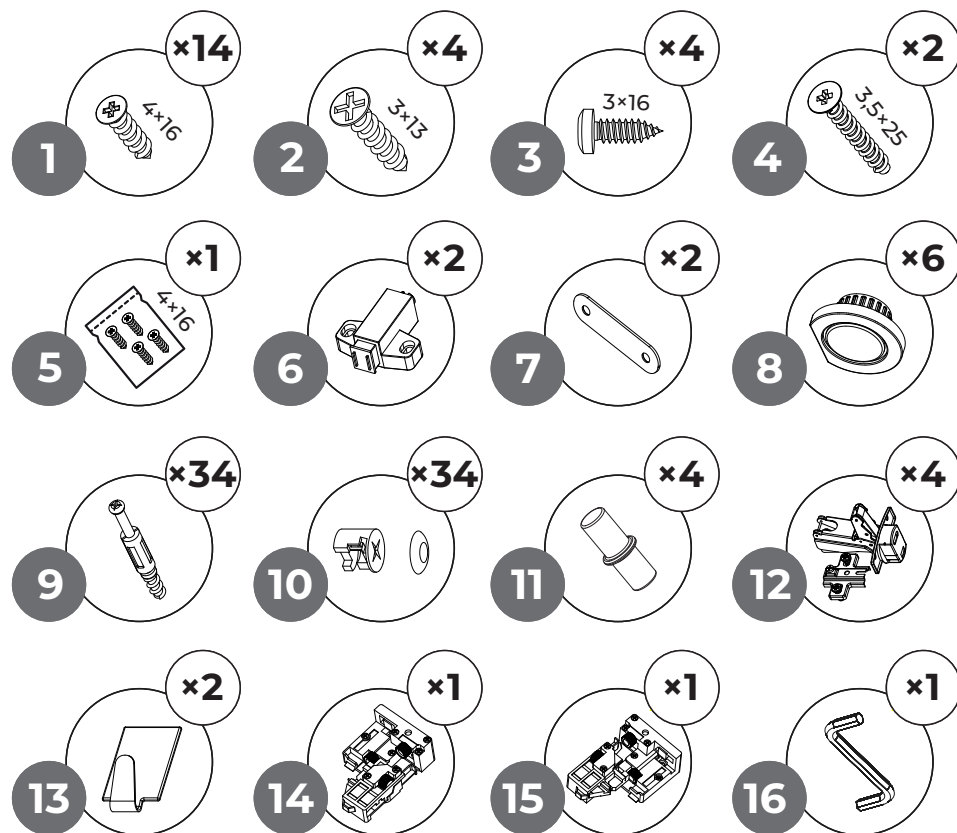

Premium Cabinet 80 100

AQUAEL