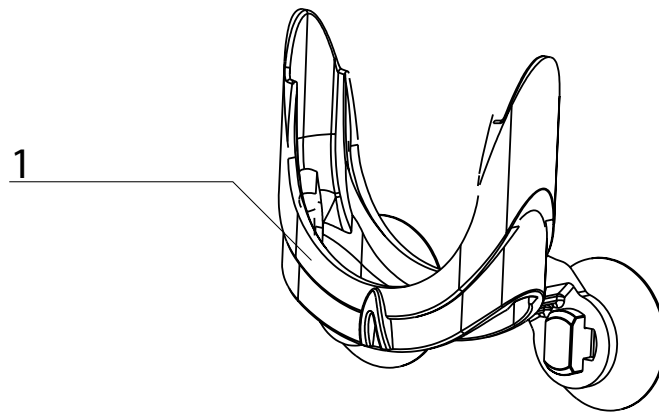

SPARE PARTS

MODEL	25	50	75	100	150	200	DESCRIPTIONS
1.	124647	124647	124647	124647	124682	124682	Plastic hanger