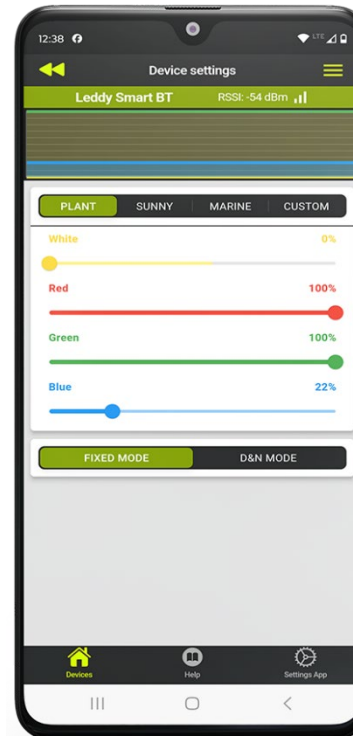

Aplikacja Aquael BT

CONTROL VIA BLUETOOTH APPLICATION **AQUAEL BT**

Control one light without one switch? It's possible with the Aquael BT app on your phone or tablet!

Bluetooth technology allows you to connect to any number of lights. Conveniently and comfortably program and change the parameters of the lights as they will be during the day and night.

Turn your mobile device into an aquarium lighting management console.

Conveniently control the lamp on a mobile app

Three fixed lighting modes and a Custom mode