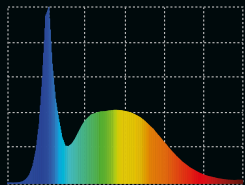

Leddy Smart BT

Fixed modes

Leddy Smart BT has three fixed light modes. Universal daylight Sunny, Plant - ideal for good plant development, and Marine mode - for demanding tanks.

SUNNY

strong, uniform Daylight; for universal lighting aquariums

diodes: ●
color temperature: 7000 K