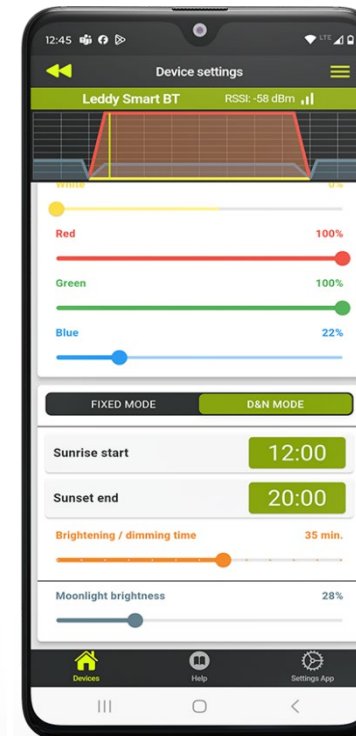

Leddy Smart BT

Lighting

available
in 2 colors

LED's in
four colors
(WRGB)

new

maximally flat lampshade -
only 1 cm

watertightness according to IP67
waterproof rating, guaranteeing safe
operation near water

wide lighting
module

energy-efficient
and durable LEDs

easy and stable
to mount to tank
edge

Aplikacja Aquael BT

CONTROL VIA BLUETOOTH APPLICATION **AQUAEL BT**

Control one light without one switch? It's possible with the Aquael BT app on your phone or tablet!

Bluetooth technology allows you to connect to any number of lights. Conveniently and comfortably program and change the parameters of the lights as they will be during the day and night.

Turn your mobile device into an aquarium lighting management console.

Conveniently control the lamp on a mobile app

Three fixed lighting modes and a Custom mode

Smart Day&Night mode

Night mode – moonlight

Leddy Smart BT

Fixed modes

Leddy Smart BT has three fixed light modes. Universal daylight Sunny, Plant - ideal for good plant development, and Marine mode - for demanding tanks.