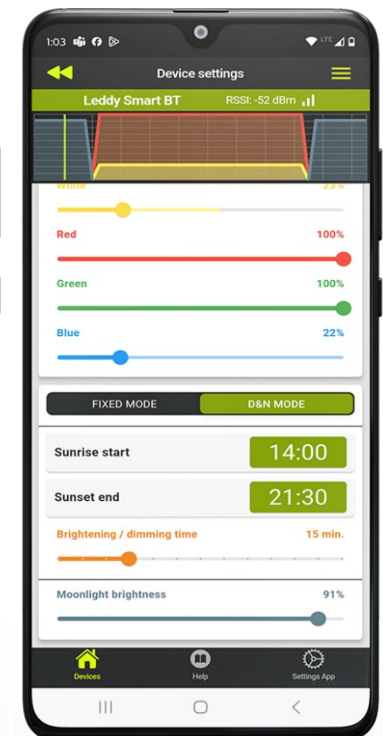

Suitable for nano aquariums with a capacity of 10 to 50 l and a height not exceeding 35 cm.

The lamp is visually light thanks to its minimalist design without unnecessary elements.

The lighting parameters are set in a dedicated application (AquaEL BT) for your phone or tablet

Conveniently control the lamp on a mobile app

Three fixed lighting modes and a Custom mode

Smart Day&Night mode

Night mode – moonlight

Leddy Smart BT

Fixed modes

Leddy Smart BT has three fixed light modes. Universal daylight Sunny, Plant - ideal for good plant development, and Marine mode - for demanding tanks.