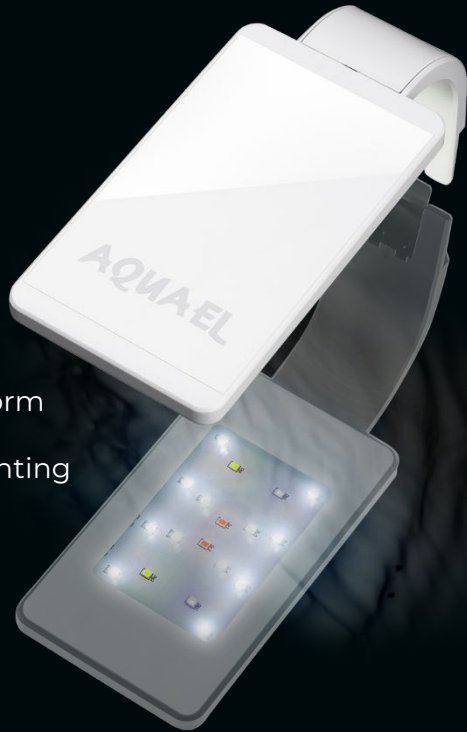

Leddy Smart BT

Fixed modes

Leddy Smart BT has three fixed light modes. Universal daylight Sunny, Plant - ideal for good plant development, and Marine mode - for demanding tanks.

SUNNY

strong, uniform Daylight; for universal lighting aquariums