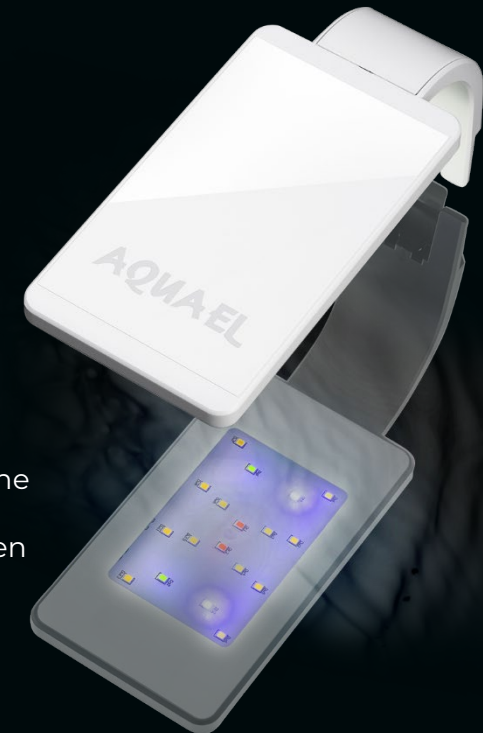

MOON

you can adjust the moonlight power; such a mode allows the observation of the underwater world even after dark