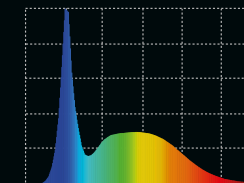

MARINE

cool, blue light

diodes: ●●
temperatura barwowa: 10000 K