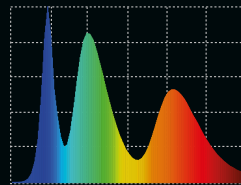

SUNNY

strong, uniform Daylight; for universal lighting aquariums

diodes: ●
color temperature: 7000 K

PLANT

Light mix ideal for plants; the addition of green light enhances the color of the plants

diodes: ●●●
color temperature: 9000 K